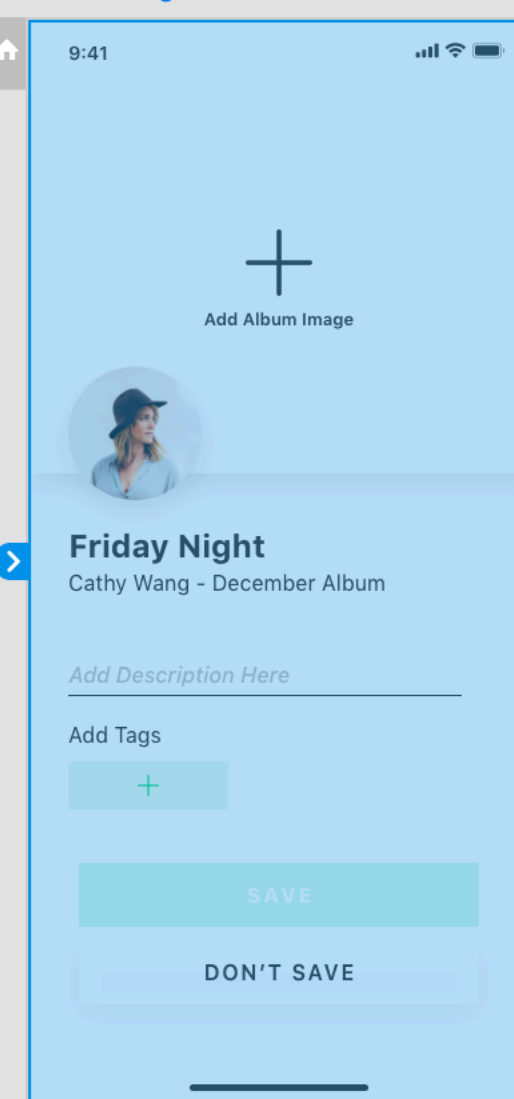

Recording - Pause

Recording - Save

Recording - Save - done

Library list

Profile - albums

Profile - tracks

Profile - tracks - night