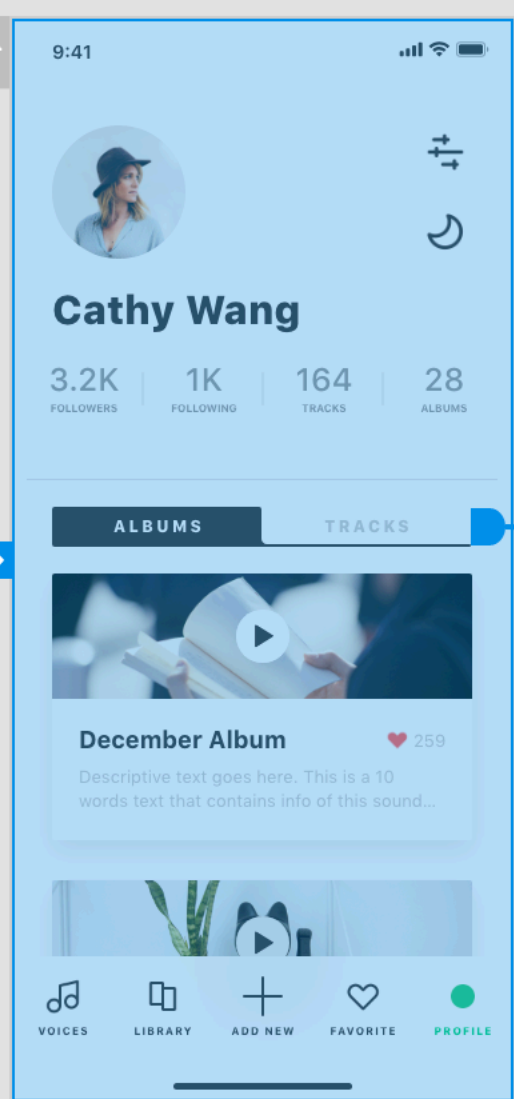

Recording - Pause

Recording - Save

Recording - Save - done

Library list

Profile - albums

Profile - tracks

Profile - tracks - night