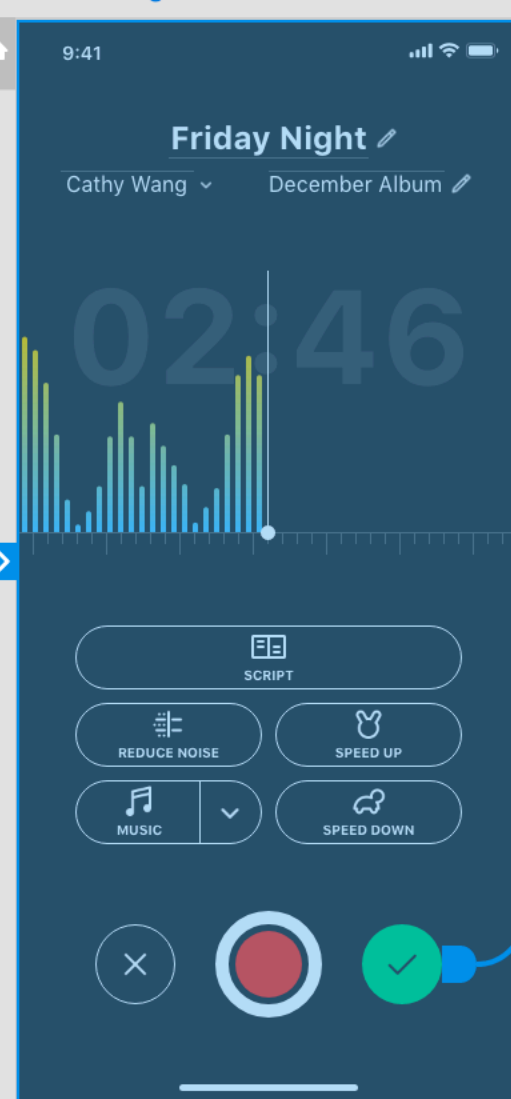

Pause

Play list

Playing - like

Playing

Scripts

Recording

Recording - In progress

Recording - In progress - with scr...

Recording - Pause

Recording - Save

Recording - Save - done

Library list

Profile - albums

Profile - tracks

Profile - tracks - night