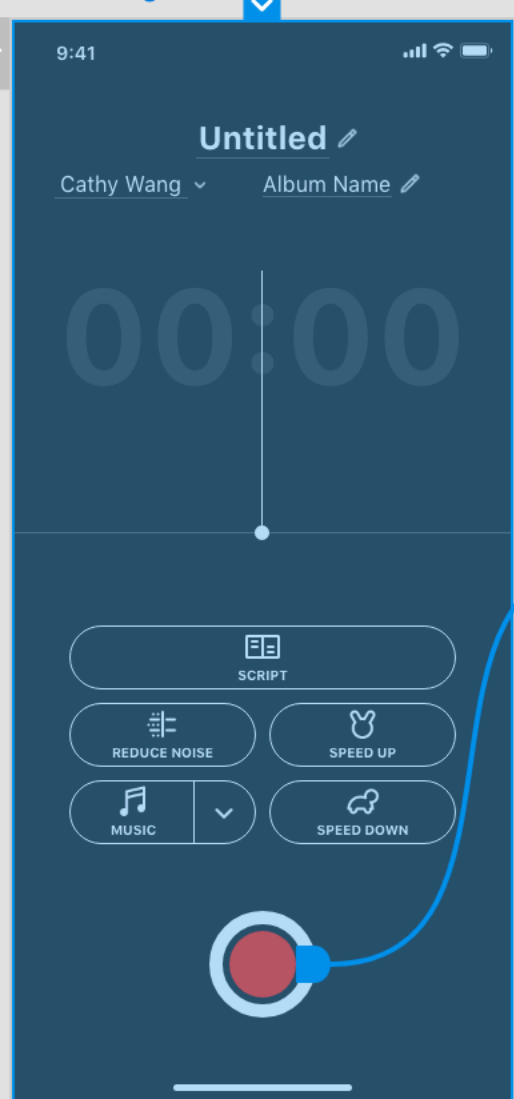

Profile - albums

Recording