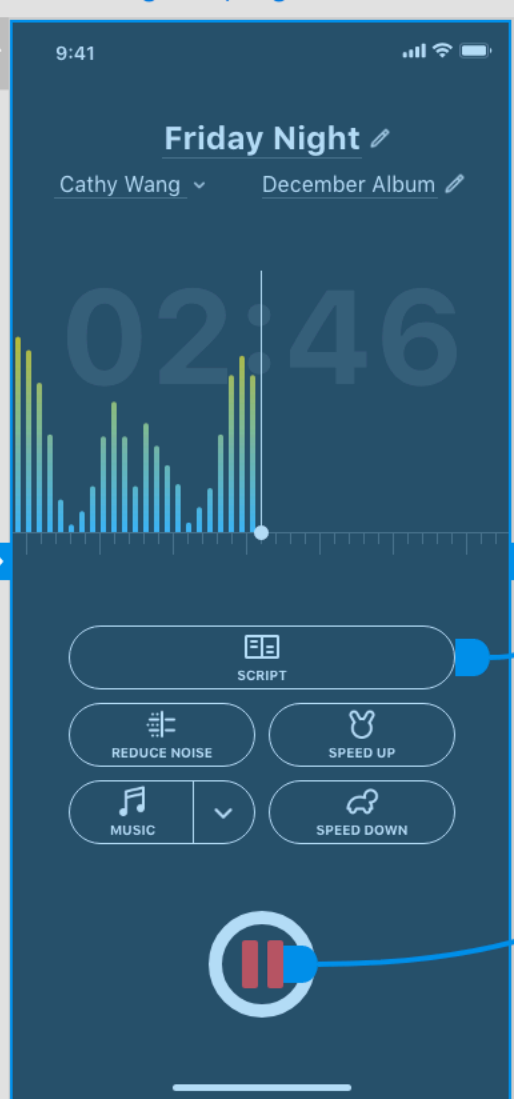

Pause

Play list

Playing - like

Playing

Scripts

Recording

Recording - In progress

Recording - In progress - with scr...

Recording - Pause

Recording - Save

Recording - Save - done

Library list

Profile - albums

Profile - tracks

Profile - tracks - night