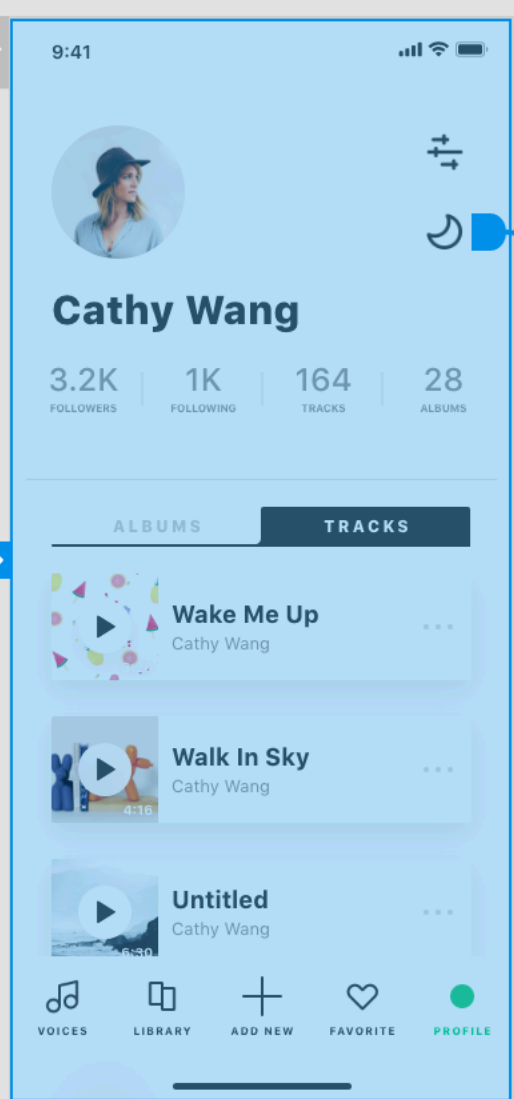

Recording - Pause

Recording - Save

Recording - Save - done

Library list

Profile - albums

Profile - tracks

Profile - tracks - night